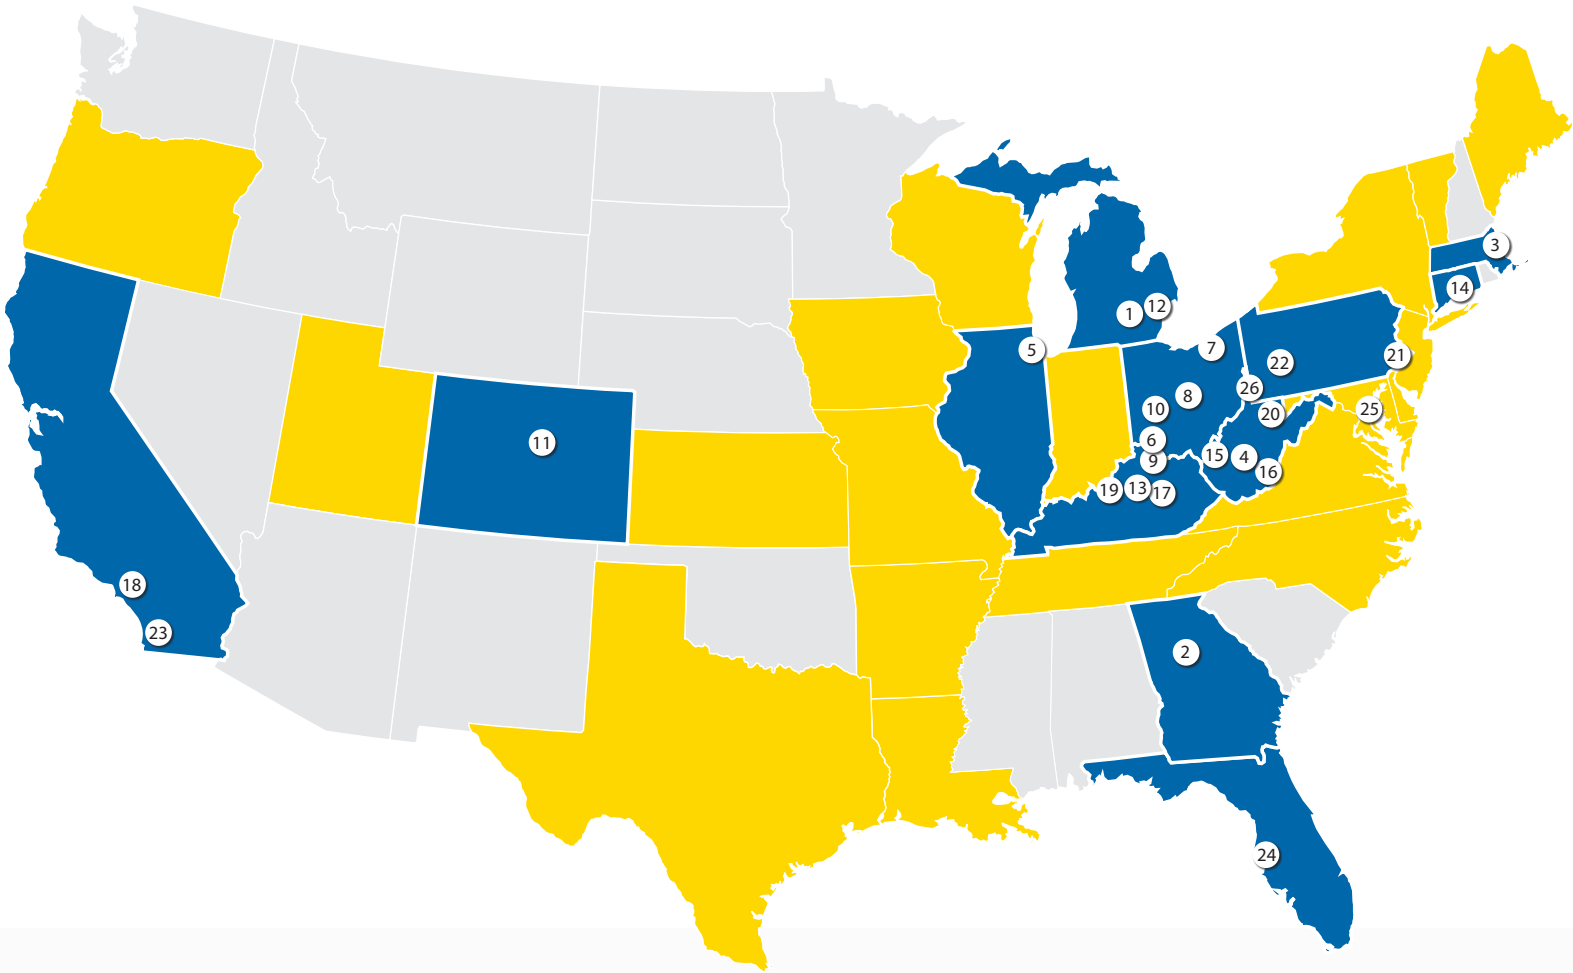

189 Top-Listed attorneys  
35 Top-Listed practices

Highly-Ranked

## Offices

Ann Arbor, MI  
Atlanta, GA  
Boston, MA  
Charleston, WV  
Chicago, IL  
Cincinnati, OH

Cleveland, OH  
Columbus, OH  
Covington, KY  
Dayton, OH  
Denver, CO  
Detroit, MI

Frankfort, KY  
Groton, CT  
Huntington, WV  
Lewisburg, WV  
Lexington, KY  
Los Angeles, CA

Louisville, KY  
Morgantown, WV  
Philadelphia, PA  
Pittsburgh, PA  
San Diego, CA  
Tampa, FL

Washington, D.C.  
Wheeling, WV

# Legal Services Coast-to-Coast

**650+** Attorneys

**26** Cities with Offices

**31** States with Licensed Attorneys + Washington, D.C.

 Dinsmore Offices

 Licensed Attorneys

- |                  |                    |                     |
|------------------|--------------------|---------------------|
| 1 Ann Arbor, MI  | 10 Dayton, OH      | 19 Louisville, KY   |
| 2 Atlanta, GA    | 11 Denver, CO      | 20 Morgantown, WV   |
| 3 Boston, MA     | 12 Detroit, MI     | 21 Philadelphia, PA |
| 4 Charleston, WV | 13 Frankfort, KY   | 22 Pittsburgh, PA   |
| 5 Chicago, IL    | 14 Groton, CT      | 23 San Diego, CA    |
| 6 Cincinnati, OH | 15 Huntington, WV  | 24 Tampa, FL        |
| 7 Cleveland, OH  | 16 Lewisburg, WV   | 25 Washington, D.C. |
| 8 Columbus, OH   | 17 Lexington, KY   | 26 Wheeling, WV     |
| 9 Covington, KY  | 18 Los Angeles, CA |                     |